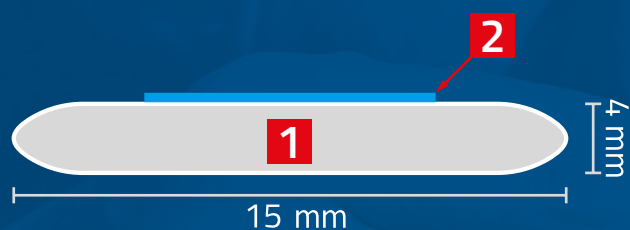

APP No Edge Tape

Self-Adhesive Foam Tape

APP Nr 070355

APP No Edge Tape

Elastic no-edge self-adhesive foam tape that provides a soft and smooth transition when painting edges and styling features.

- 1 Backing
- 2 Adhesive

APP No Edge Tape

Self-Adhesive Foam Tape

Application and Advantages:

NTools

FIELDS OF USE:

- Filler cap cover,
- Bumper, wheel arche and door,
- Masking plugs.

ADVANTAGES

+	Efficiently prevents top coat penetration inside the vehicle.	+	Provides a smooth transition between a fresh top coat and the protected surface.	+	Does not leave adhesive deposits after removal.
+	Resistant to high temperatures, solvents, primers and topcoats used during painting.	+	Resistant to high temperature (up to 95°C).	+	Highly elastic what improved adhesion to irregular surfaces. e.g. filler cap covers.

Index	Product Name	Colour	Dimensions	Qty
070355	APP No Edge Tape – Self-Adhesive Foam Tape	White	15 mm x 25 m	1