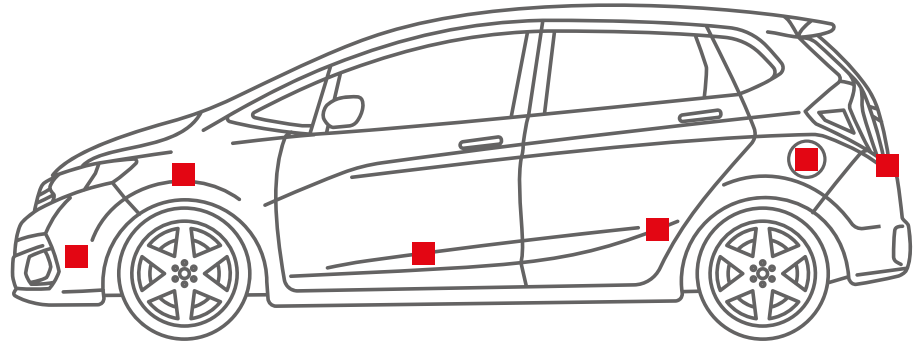

APP No Edge Tape

Self-Adhesive Foam Tape

APP Nr 070355

APP No Edge Tape

Elastic no-edge self-adhesive foam tape that provides a soft and smooth transition when painting edges and styling features.

- 1 Backing
- 2 Adhesive

APP No Edge Tape

Self-Adhesive Foam Tape

Application and Advantages:

NTools

FIELDS OF USE:

- Filler cap cover,
- Bumper, wheel arche and door,
- Masking plugs.

ADVANTAGES

+	Efficiently prevents top coat penetration inside the vehicle.	+	Provides a smooth transition between a fresh top coat and the protected surface.	+	Does not leave adhesive deposits after removal.
+	Resistant to high temperatures, solvents, primers and topcoats used during painting.	+	Resistant to high temperature (up to 95°C).	+	Highly elastic what improved adhesion to irregular surfaces. e.g. filler cap covers.

Index	Product Name	Colour	Dimensions	Qty
070355	APP No Edge Tape – Self-Adhesive Foam Tape	White	15 mm x 25 m	1